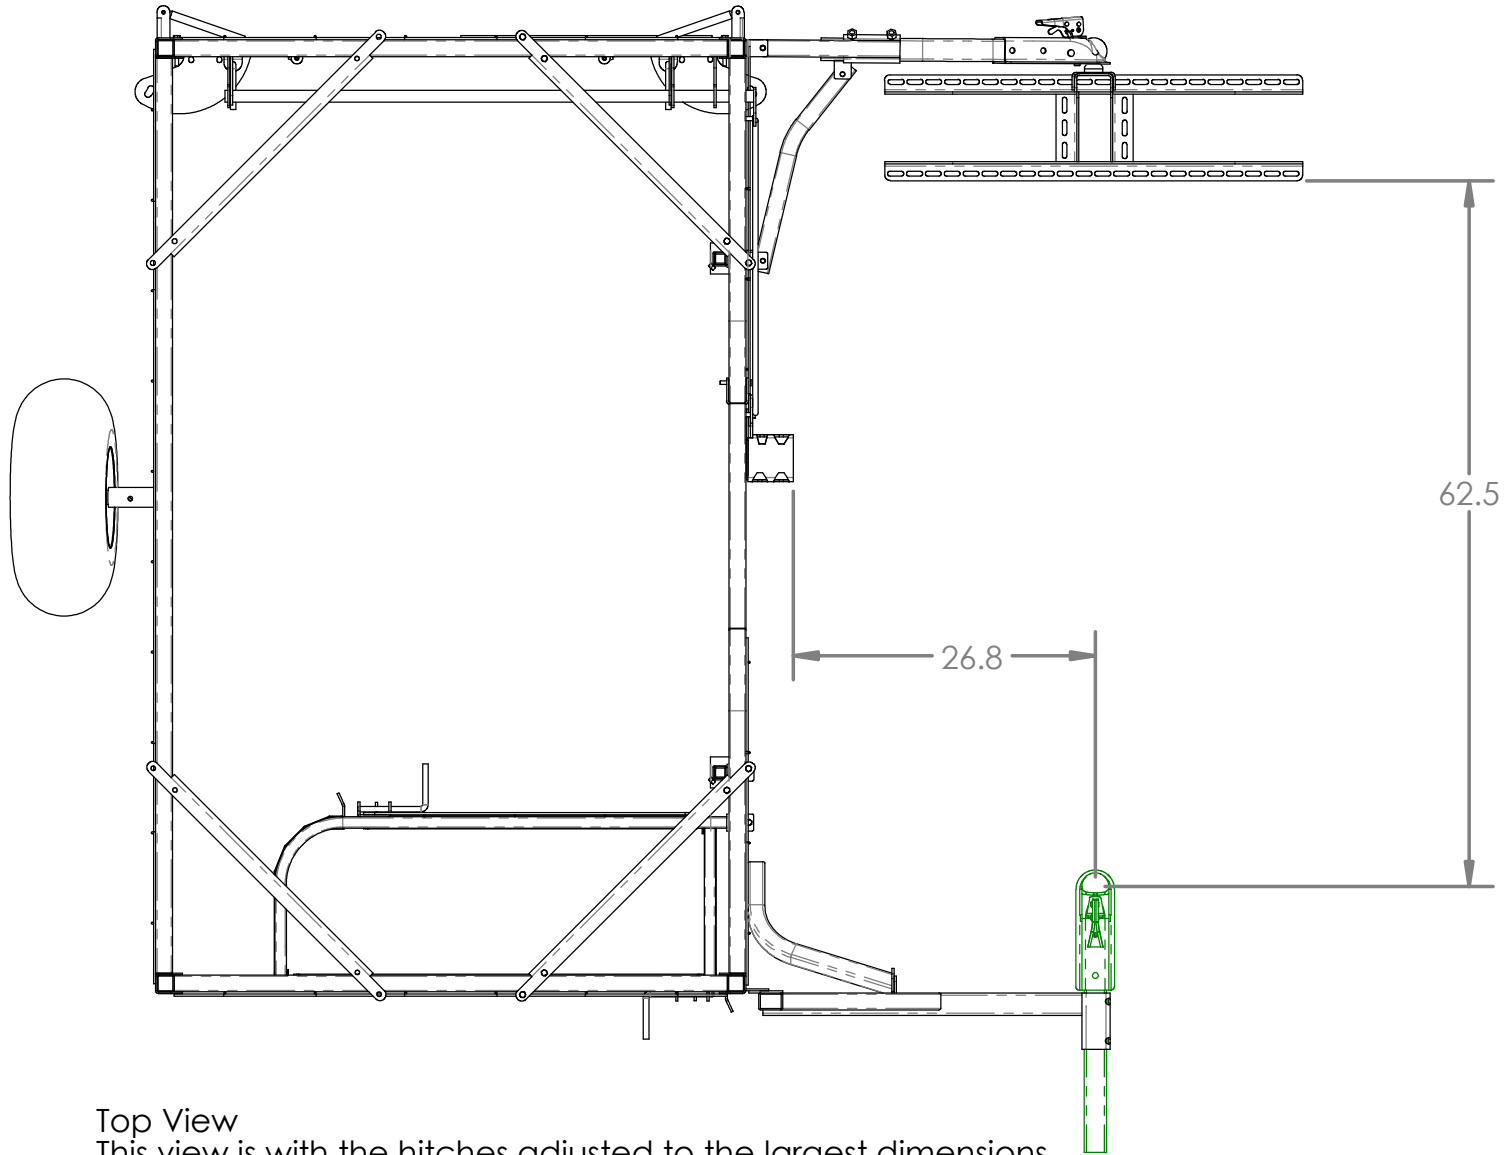

The Green components are with the unit adjusted to the largest dimensions

The Red components are with the unit adjusted to the smallest dimensions

UNLESS OTHERWISE SPECIFIED:		NAME	DATE	TITLE:
DIMENSIONS ARE IN: Inches		CREATED	TERRY February 2, 2021 3:04:16 PM	
MATERIAL		LAST SAVED	2021-03-25 12:00:10 PM	SCALE: 1:48
DO NOT SCALE DRAWING		COMMENTS:	Rev 1.1	

Top View
 This view is with the hitches adjusted to the largest dimensions

UNLESS OTHERWISE SPECIFIED: DIMENSIONS ARE IN: Inches MATERIAL DO NOT SCALE DRAWING	CREATED	NAME	DATE	TITLE: DWG. NAME Calf-Catcher C8452 Spec Sheet
		TERRY	February 2, 2021 3:04:16 PM	
	LAST SAVED	2021-03-25 12:00:10 PM		SCALE: 1:48
	COMMENTS:			

U-bolt thru these slots
onto ATV front rack

UNLESS OTHERWISE SPECIFIED: DIMENSIONS ARE IN: Inches MATERIAL DO NOT SCALE DRAWING	CREATED	NAME	DATE	TITLE:
		TERRY	February 2, 2021 3:04:16 PM	
	LAST SAVED	2021-03-25 12:00:10 PM		DWG. NAME Calf-Catcher C8452 Spec Sheet
	COMMENTS:			
			SCALE: 1:12	SHEET 3 OF 3