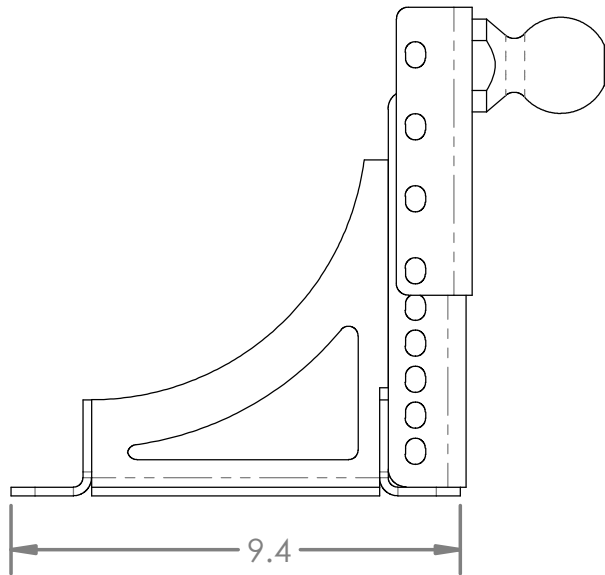

The Green components are with the unit adjusted to the largest dimensions

The Red components are with the unit adjusted to the smallest dimensions

UNLESS OTHERWISE SPECIFIED:		NAME	DATE	TITLE:
DIMENSIONS ARE IN: Inches		CREATED	TERRY February 2, 2021 3:04:16 PM	
MATERIAL		LAST SAVED	2021-03-25 12:00:10 PM	SCALE: 1:48
DO NOT SCALE DRAWING		COMMENTS:	Rev 1.1	

Top View
 This view is with the hitches adjusted to the largest dimensions

UNLESS OTHERWISE SPECIFIED: DIMENSIONS ARE IN: Inches MATERIAL DO NOT SCALE DRAWING	CREATED	NAME	DATE	TITLE: DWG. NAME Calf-Catcher C8452 Spec Sheet
		TERRY	February 2, 2021 3:04:16 PM	
	LAST SAVED	2021-03-25 12:00:10 PM		SCALE: 1:48
	COMMENTS:			

U-bolt thru these slots
onto ATV front rack

UNLESS OTHERWISE SPECIFIED: DIMENSIONS ARE IN: Inches MATERIAL DO NOT SCALE DRAWING	CREATED	NAME	DATE	TITLE:
		TERRY	February 2, 2021 3:04:16 PM	
	LAST SAVED	2021-03-25 12:00:10 PM		DWG. NAME Calf-Catcher C8452 Spec Sheet
	COMMENTS:			
			SCALE: 1:12	SHEET 3 OF 3