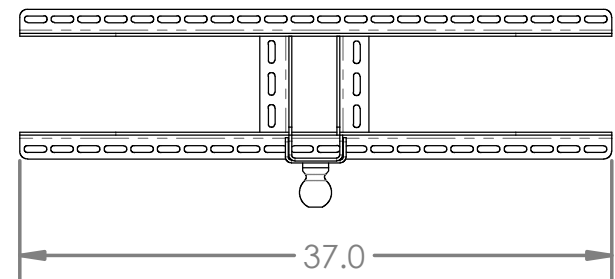

The Green components are with the unit adjusted to the largest dimensions

The Red components are with the unit adjusted to the smallest dimensions

UNLESS OTHERWISE SPECIFIED:		NAME	DATE	TITLE:
DIMENSIONS ARE IN: Inches		CREATED	TERRY February 2, 2021 3:04:16 PM	
MATERIAL		LAST SAVED	2021-03-25 12:00:10 PM	SCALE: 1:48
DO NOT SCALE DRAWING		COMMENTS:	Rev 1.1	

Top View
 This view is with the hitches adjusted to the largest dimensions

UNLESS OTHERWISE SPECIFIED: DIMENSIONS ARE IN: Inches MATERIAL DO NOT SCALE DRAWING	CREATED	NAME	DATE	TITLE: DWG. NAME Calf-Catcher C8452 Spec Sheet
		TERRY	February 2, 2021 3:04:16 PM	
	LAST SAVED	2021-03-25 12:00:10 PM		SCALE: 1:48
	COMMENTS:			

U-bolt thru these slots
onto ATV front rack

UNLESS OTHERWISE SPECIFIED: DIMENSIONS ARE IN: Inches MATERIAL DO NOT SCALE DRAWING	CREATED	NAME	DATE	TITLE:
		TERRY	February 2, 2021 3:04:16 PM	
	LAST SAVED	2021-03-25 12:00:10 PM		DWG. NAME Calf-Catcher C8452 Spec Sheet
	COMMENTS:			
			SCALE: 1:12	SHEET 3 OF 3